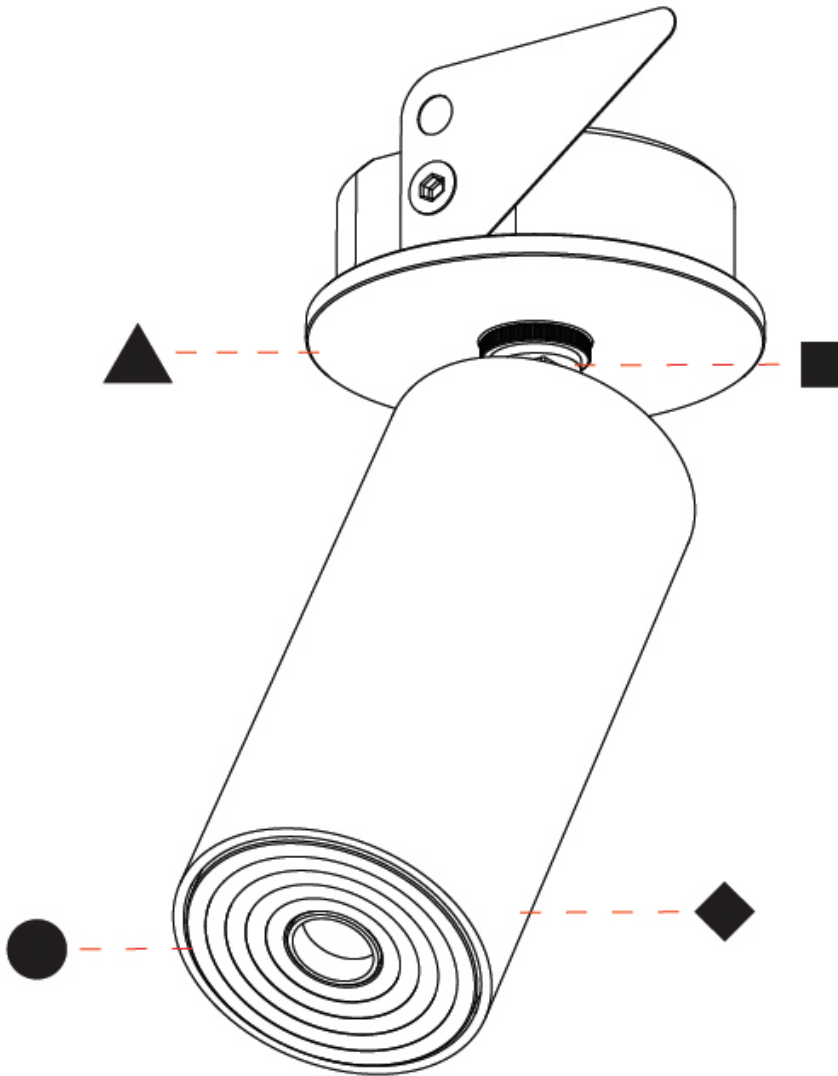

STUDIO COLLECTION 1 RECESSED

A350129-

PROJECT _____

TYPE _____

SPECIFIER _____

QUANTITY _____

DATE _____

A