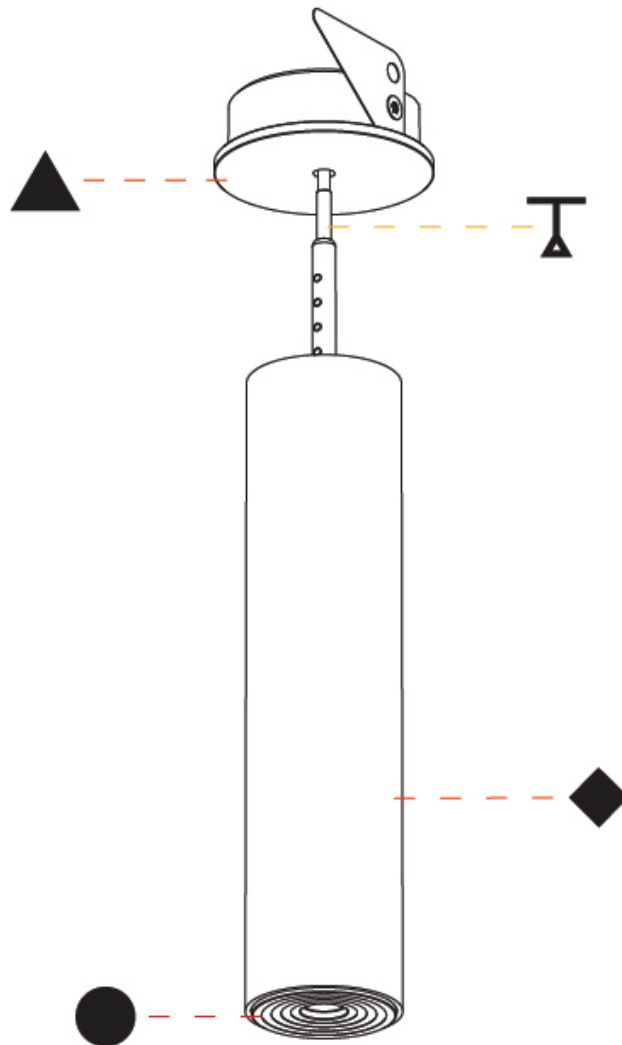

STUDIO COLLECTION 1 SUSPENSION

A300801-

PROJECT
TYPE
SPECIFIER
QUANTITY
DATE

A