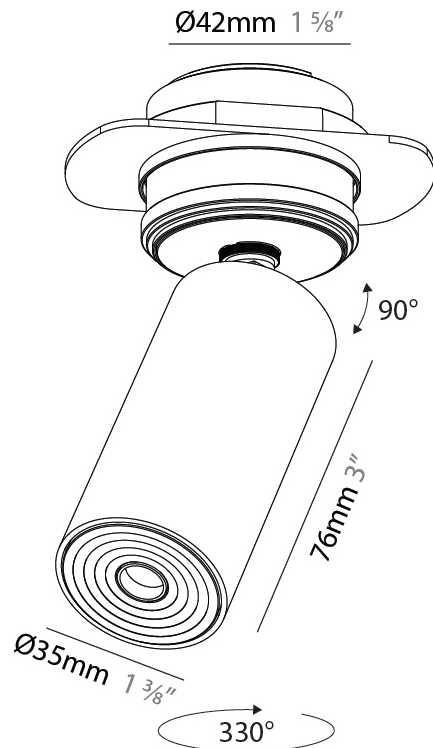

GENERAL

Series: Studio Collection
Subseries: Studio Collection 1
Partner: Prolicht
Division: Architectural
Installation: Trimless
Product Type: Spots
Mounting Location: Ceiling
Light Distribution: Direct

PHYSICAL

Aperture Sizes - Downlights: 1"
Shape: Cylinder
Diameter (mm): 35
Diameter (in): 1 3/8"
Height (mm): 76
Height (in): 3
Ceiling Thickness (mm): 10 - 30
Ceiling Thickness (in): 3/8 - 1 3/16
Min. Recessing Depth (mm): 40
Min. Recessing Depth (in): 1 9/16
Weight (kg): 0.157
Fixture Finish: SSR / BKV / CWI / CRY / HAB / UFT / ITA / RUA / FTG / MYG / LOD / PUS / FRO / FUP / KIA / POP / BLS / SPG / MEY / GOH / CHC / COM / ABZ / JAG / OBR / MOS / ROR
Accent Finish: ALU / PBR
Fixture Material: Extruded Aluminum
Cut-out Measurements: 45mm/1 3/4" Diameter

ELECTRICAL

Lamp Type: LED (Zhaga Standard)
Input Wattage (W): 6
Total Output Wattage (W): 5.4
Dimming: Tri-Mode (Non-Dimming and Phase Dimming (120Vac only) and 0-10V Dimming)
Driver Included: No
Driver Location: Remote
Driver Type: Constant Current - Universal
Driver Class: Class 2
Input Voltage (V): 120 - 277
Constant Current (MA): 500

LED

Color Temperature (°K): 2700 / 3000 / 3500 / 4000
Max. Delivered Lumen (lm): 235 / 252 / 316 / 270
Nominal Lumen (lm): 372 / 399 / 500 / 427
CRI: >90 CRI
Lamp Life (hrs): 50000

OPTICAL

Beam Angle: 34 / 52
Adjustability: Rotational 330°; Tilt 90°

RATINGS AND CERTIFICATIONS

Certified By: CSA Certified to UL and CSA Standards
IP rating: IP40