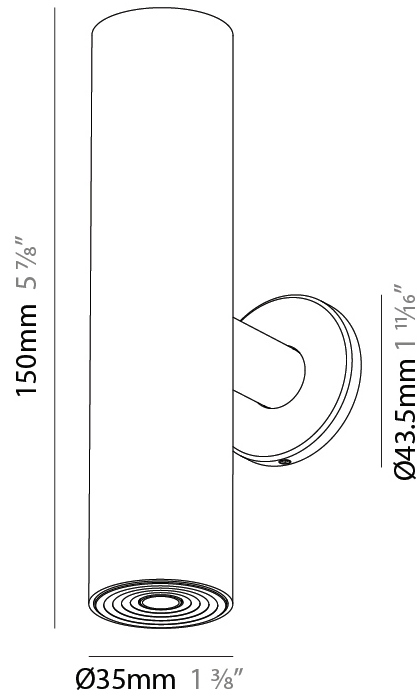

GENERAL

Series: Studio Collection
Subseries: Studio Collection 1
Partner: Prolicht
Division: Architectural
Installation: Surface
Product Type: Wall Surface
Mounting Location: Wall
Light Distribution: Direct / Indirect

PHYSICAL

Shape: Cylinder
Diameter (mm): 35
Diameter (in): 1 3/8
Height (mm): 150
Height (in): 5 7/8
Weight (kg): 0.338
Fixture Finish: SSR / BKV / CWI / CRY / HAB / UFT / ITA / RUA / FTG / MYG / LOD / PUS / FRO / FUP / KIA / POP / BLS / SPG / MEY / GOH / CHC / COM / ABZ / JAG / OBR / MOS / ROR
Accent Finish: ALU / PBR
Fixture Material: Extruded Aluminum
Cut-out Measurements: 19mm/3/4" Diameter

ELECTRICAL

Lamp Type: LED (Zhaga Standard)
Input Wattage (W): 13
Total Output Wattage (W): 11.8
Dimming: Tri-Mode (Non-Dimming and Phase Dimming (120Vac only) and 0-10V Dimming)
Driver Included: No
Driver Location: Remote
Driver Type: Constant Current - Universal
Driver Class: Class 2
Input Voltage (V): 120 - 277
Constant Current (MA): 500

LED

Color Temperature (°K): 2700 / 3000 / 3500 / 4000
Max. Delivered Lumen (lm): 640 / 677 / 715 / 734
Nominal Lumen (lm): 920 / 974 / 1028 / 1056
CRI: >90 CRI
Lamp Life (hrs): 50000

OPTICAL

Beam Angle: 32 / 58

RATINGS AND CERTIFICATIONS

Certified By: CSA Certified to UL and CSA Standards
IP rating: IP40