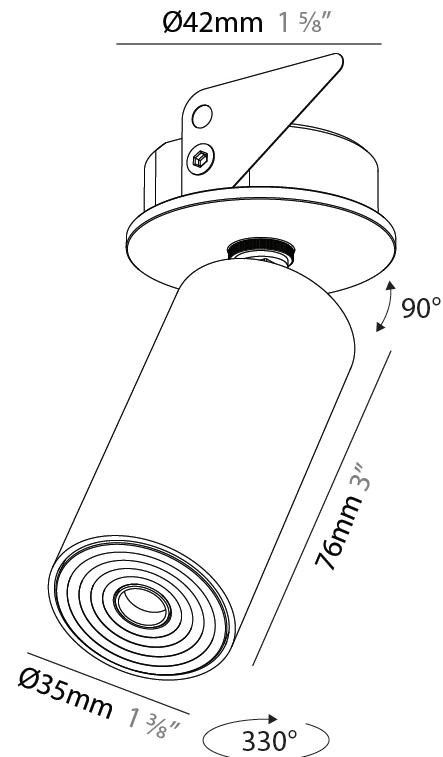

GENERAL

Series: Studio Collection
Subseries: Studio Collection 1
Partner: Prolicht
Division: Architectural
Installation: Recessed
Product Type: Spots
Mounting Location: Ceiling
Light Distribution: Direct

PHYSICAL

Aperture Sizes - Downlights: 1"
Shape: Cylinder
Diameter (mm): 35
Diameter (in): 1 3/8"
Height (mm): 76
Height (in): 3
Min. Recessing Depth (mm): 40
Min. Recessing Depth (in): 1 5/16"
Weight (kg): 0.157
Fixture Finish: SSR / BKV / CWI / CRY / HAB / UFT / ITA / RUA / FTG / MYG / LOD / PUS / FRO / FUP / KIA / POP / BLS / SPG / MEY / GOH / CHC / COM / ABZ / JAG / OBR / MOS / ROR
Accent Finish: ALU / PBR
Fixture Material: Extruded Aluminum
Cut-out Measurements: 45mm/1 3/4" Diameter

ELECTRICAL

Lamp Type: LED (Zhaga Standard)
Input Wattage (W): 6
Total Output Wattage (W): 5.4
Dimming: Tri-Mode (Non-Dimming and Phase Dimming (120Vac only) and 0-10V Dimming)
Driver Included: No
Driver Location: Remote
Driver Type: Constant Current - Universal
Driver Class: Class 2
Input Voltage (V): 120 - 277
Constant Current (MA): 500

LED

Color Temperature (*K): 2700 / 3000 / 3500 / 4000
Max. Delivered Lumen (lm): 235 / 252 / 316 / 270
Nominal Lumen (lm): 372 / 399 / 500 / 427
CRI: >90 CRI
Lamp Life (hrs): 50000

OPTICAL

Beam Angle: 34 / 52
Adjustability: Rotational 330°; Tilt 90°

RATINGS AND CERTIFICATIONS

Certified By: CSA Certified to UL and CSA Standards
IP rating: IP40